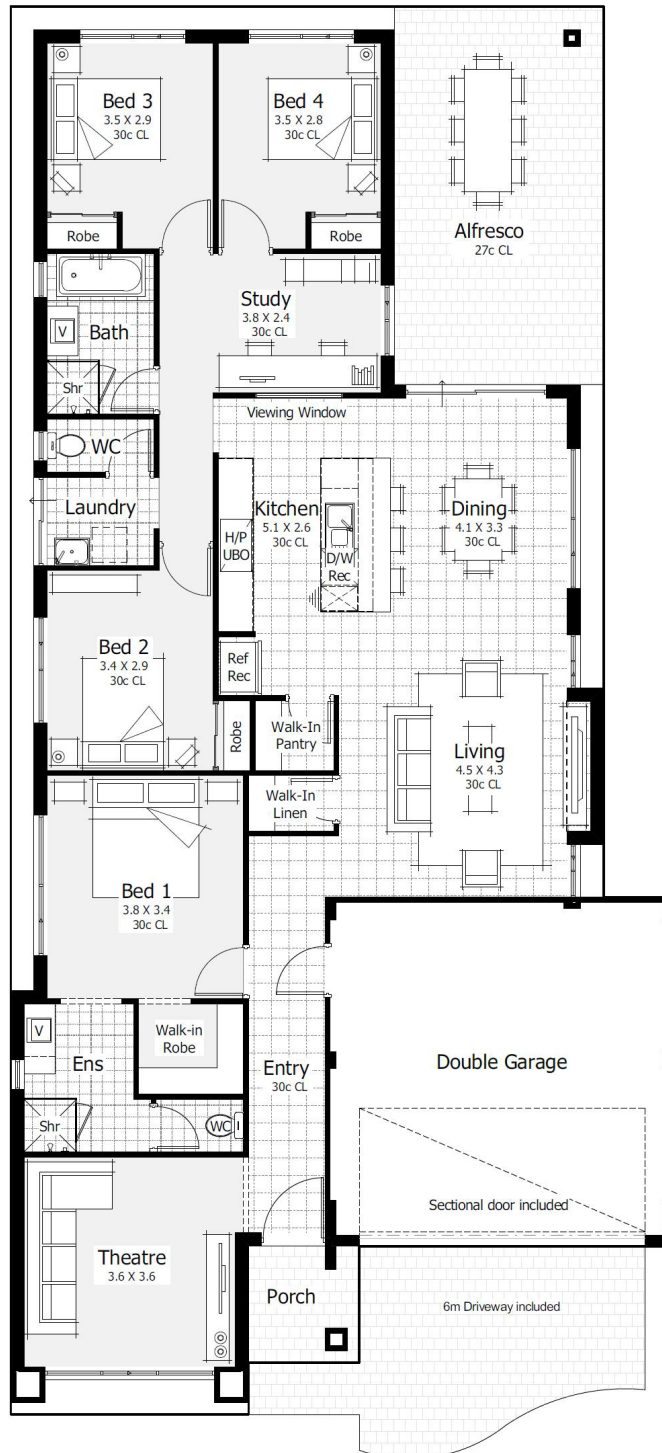

ODELLE

 4  2  2

 FITS A MINIMUM
12.5m BLOCK

Call Homebuyers Centre
on 131 751

Homebuyers Centre Pty Ltd. BC 8370. © Homebuyers Centre 2018

HOMEBUYERS.COM.AU