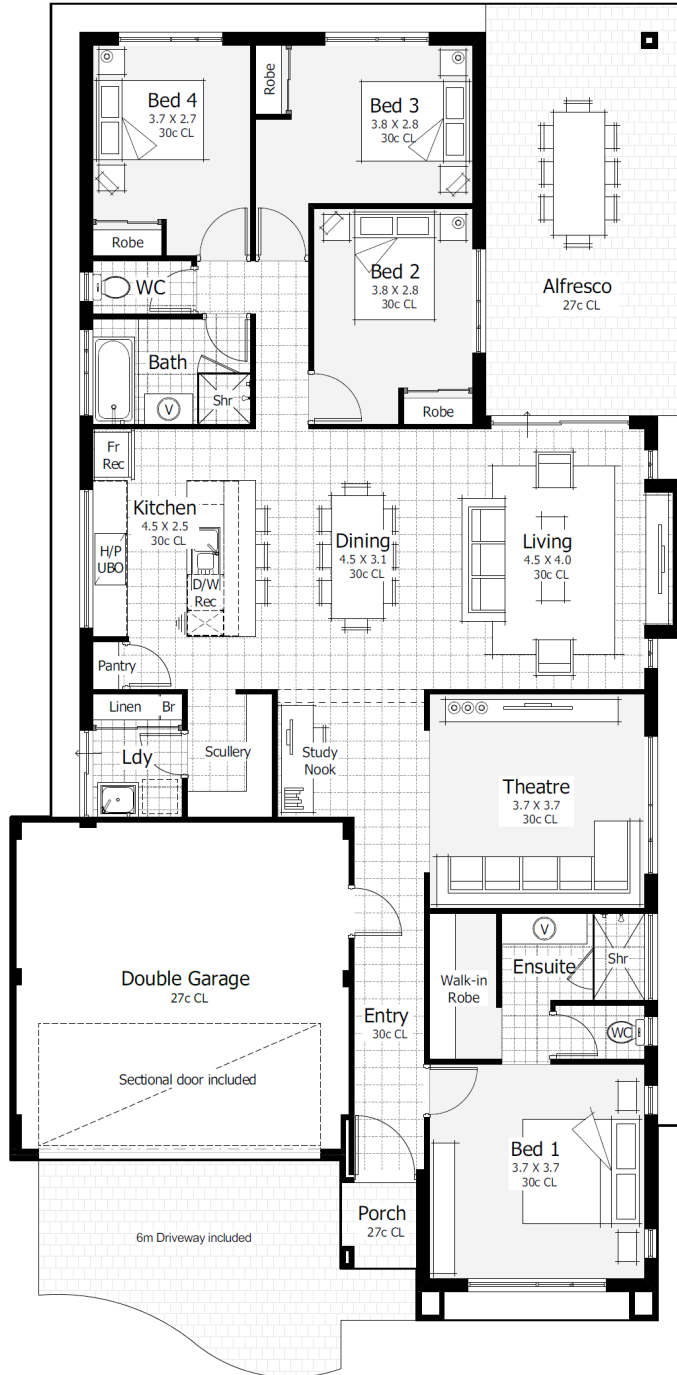

CALI

 4
  2
  2

 FITS A MINIMUM
12.5m BLOCK

Call Homebuyers Centre
on 131 751

Homebuyers Centre Pty Ltd. BC 8370. © Homebuyers Centre 2018

VISIT THIS DISPLAY AT:
 41 MOSAIC ROAD, ALKIMOS VISTA ESTATE
 HOMEBUYERS.COM.AU