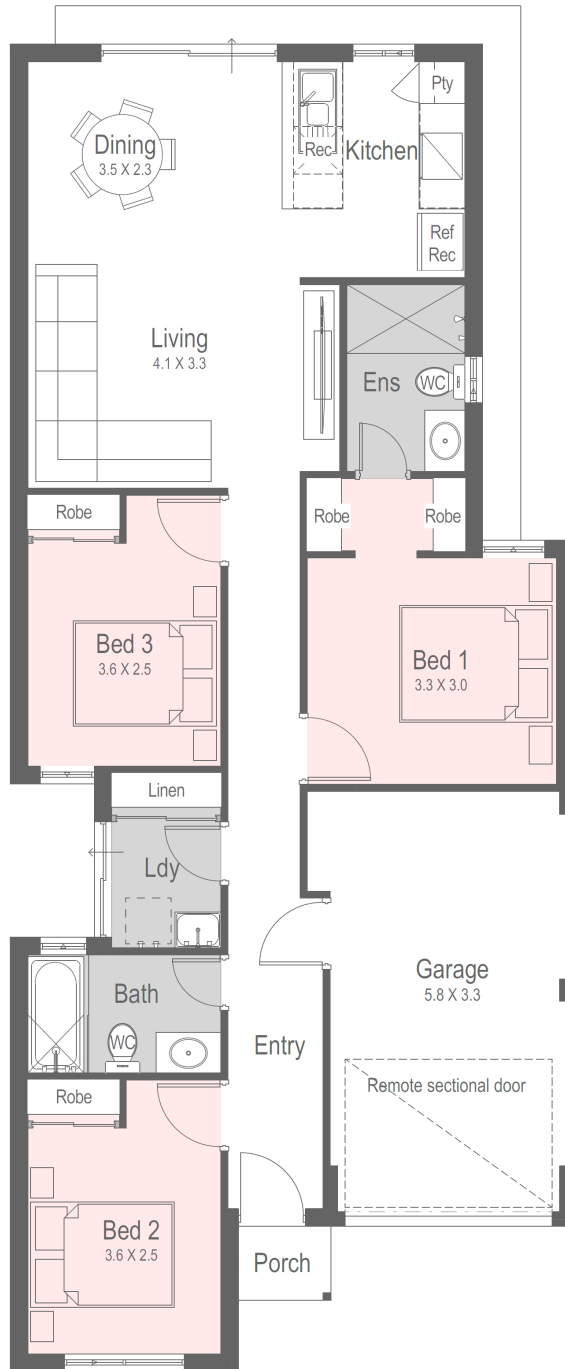

BLYTHE

3 2 1

FITS A MINIMUM
6m BLOCK

Call Homebuyers Centre
on 131 751

Homebuyers Centre Pty Ltd. BC 8370. © Homebuyers Centre 2018

HOMEBUYERS.COM.AU