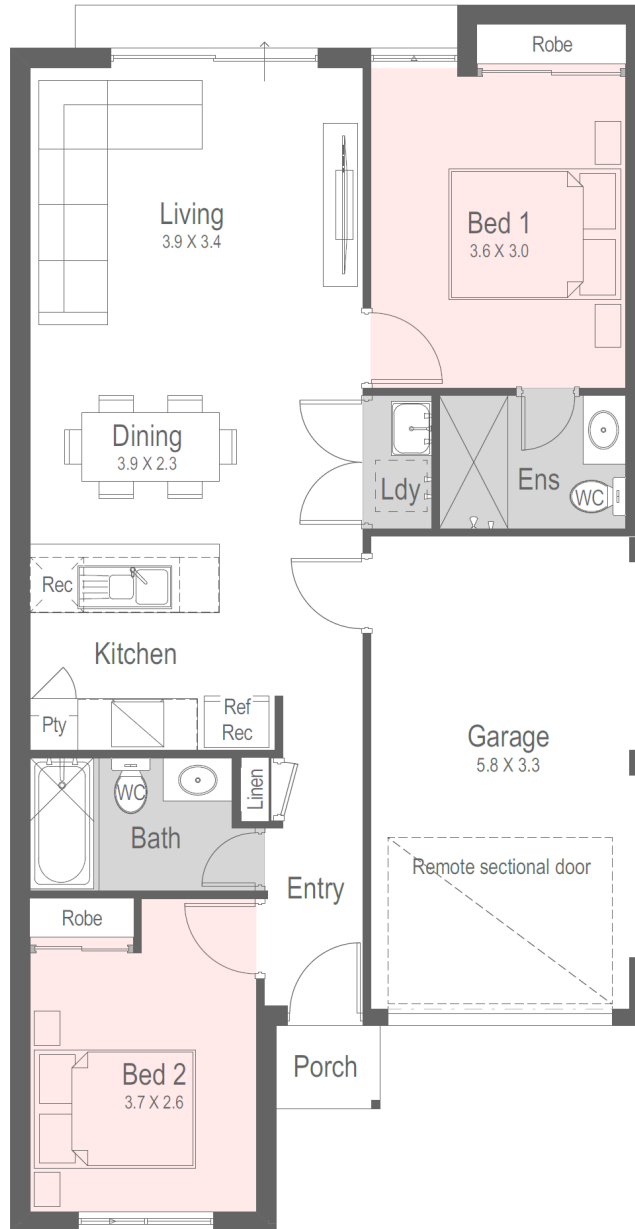

AVA

 2  2  1

 FITS A MINIMUM
6m BLOCK

Call Homebuyers Centre
on 131 751

Homebuyers Centre Pty Ltd. BC 8370. © Homebuyers Centre 2018

HOMEBUYERS.COM.AU