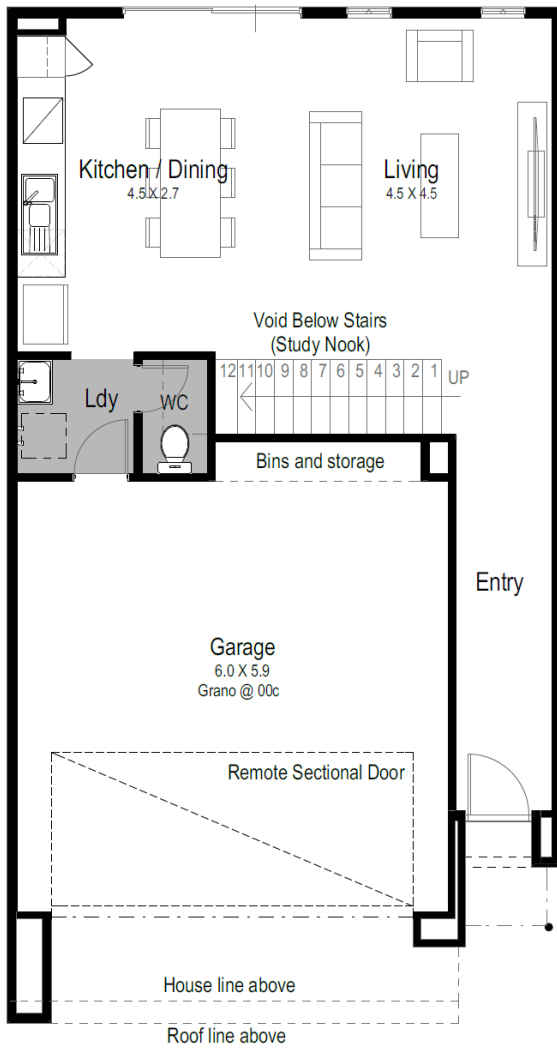

ASCEND

 3
  2
  2

 FITS A MINIMUM
7.5m BLOCK

Call Homebuyers Centre
on 131 751