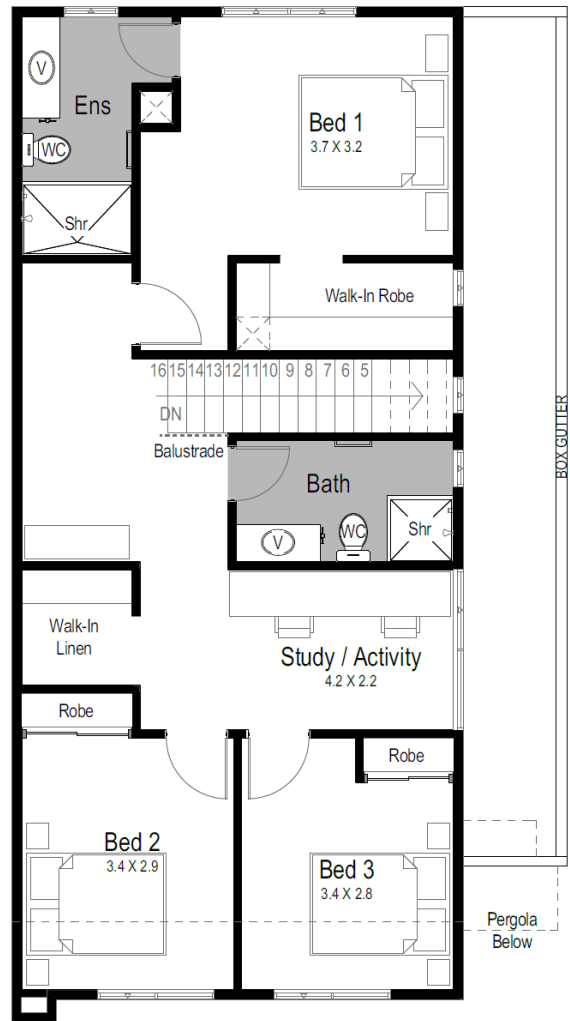

ASCEND

 3
  2
  2

 FITS A MINIMUM
7.5m BLOCK

Call Homebuyers Centre
on 131 751